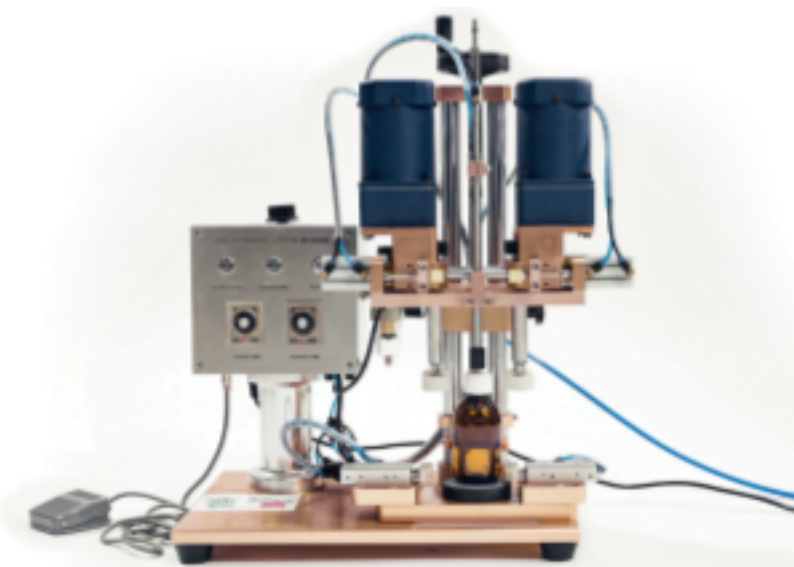

Semi Automatic Capping Machine

Technical parameters

Model	Cap type	Output	Supply	Dimension (LxWxH)
DMC-CSA	twist-off caps, pressure caps and lids, pre-threaded caps (such as flip-top and childproof) dispenser, trigger	1500 pcs/h	Air and electricity	500x350x660mm