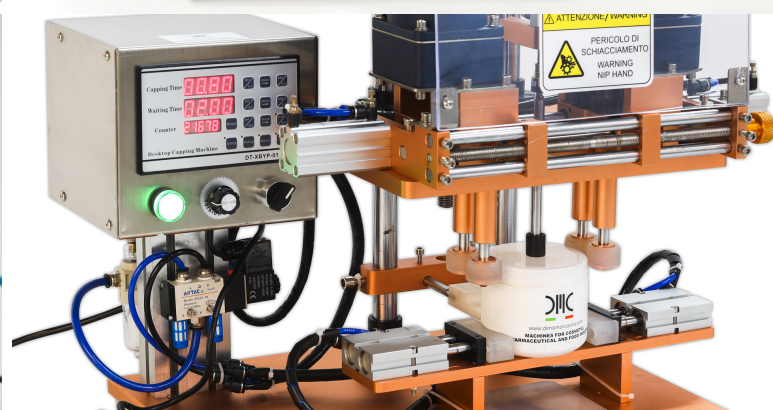

Semi Automatic Capping Machine

Technical parameters

Model	Cap type	Output	Supply	Dimension (LxWxH)
DMC-CSA	twist-off caps, pressure caps and lids, pre-threaded caps (such as flip-top and childproof) dispenser, trigger	1500 pcs/h	Air and electricity	500x350x660mm