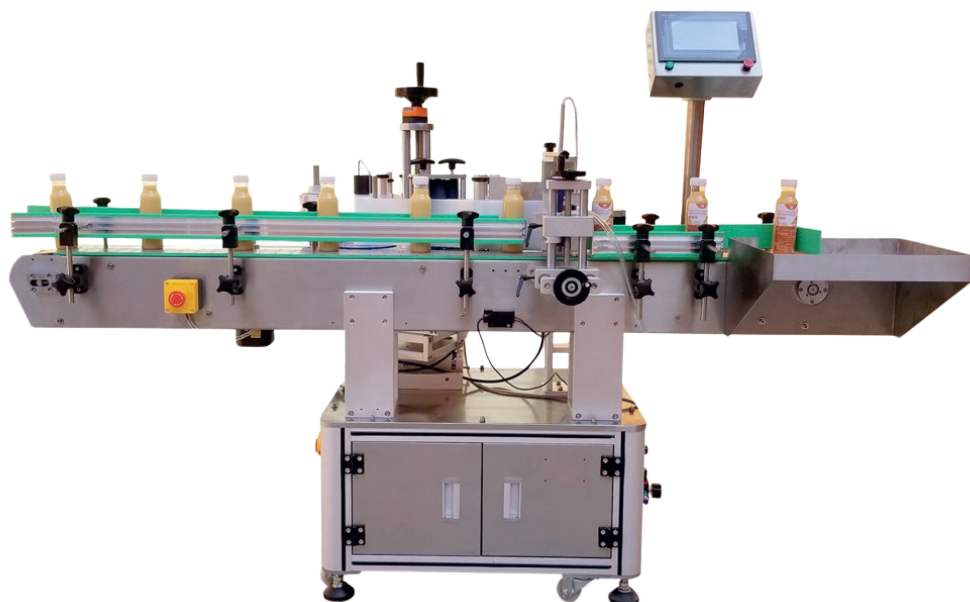

## Automatic Labeling Machines

Automatic labeling machine for round format

Automatic labeling machine for round, square or oval bottles

### Technical parameters

Model	Output	Bottle Diameter	Label Length	Label Width	Dimension (LxWxH)	Number of Labels	Supply
<b>DMC-AL</b>	25-50 pcs/min	25-120 mm	20-290 mm	20-130 mm	920x470x500 mm	1 or 2 on a round bottle	Air and Electricity
<b>DMC-A2L</b>	40-50 pcs/min	60-280 mm	20-300 mm	20-160 mm	3000x1530x1670 mm	1 or 2 on a round or square bottle	Air and Electricity